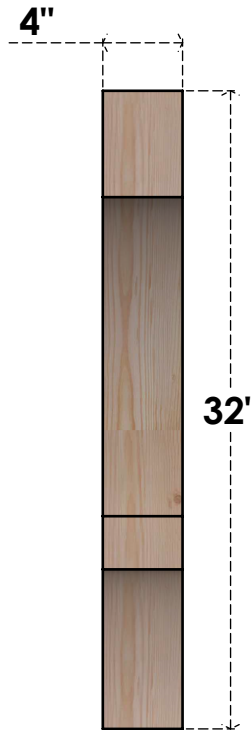

BRC04X24X32BOA00RDF

4"W X 24"D X 32"H BALBOA ROUGH SAWN BRACE, DOUGLAS FIR

SIDE

FRONT

EKENA MILLWORK
 2300 WEST MAIN ST.
 CLARKSVILLE, TX 75426
 TOLL FREE: 866-607-0453
 WWW.EKENAMILLWORK.COM

NOTES

1. INSTALLATION TO BE COMPLETED IN ACCORDANCE WITH MANUFACTURER'S SPECIFICATIONS.
2. DRAWING MAY NOT BE TO SCALE
3. THIS DRAWING IS INTENDED FOR DESIGN AND PLANNING PURPOSES ONLY.
4. ALL INFORMATION CONTAINED HEREIN WAS CURRENT AT THE TIME OF DEVELOPMENT BUT MUST BE REVIEWED AND APPROVED BY THE PRODUCT MANUFACTURER TO BE CONSIDERED ACCURATE.
5. PRODUCTS ARE NOT KILN DRIED. THIS ITEM IS UNIQUE AND WILL CONTAIN THE NATURAL VARIATIONS THAT THE WOOD SPECIES OFFERS. THIS MAY RESULT IN VARIATIONS UP TO 1/4"