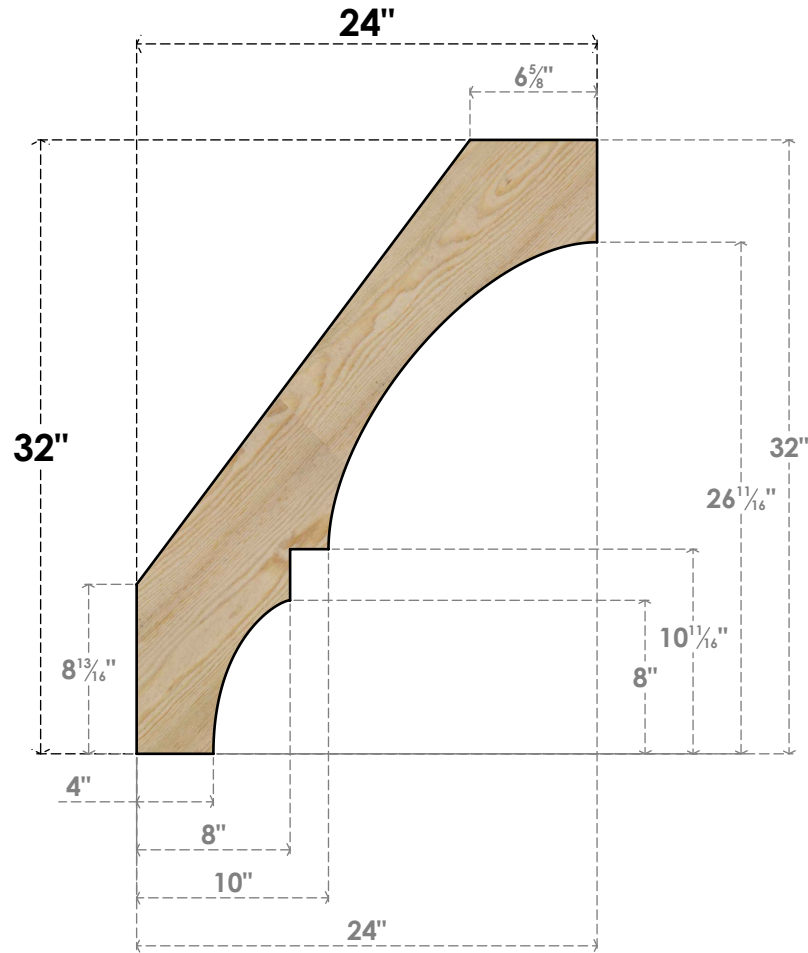

BRC04X24X32BOA00RDF

4"W X 24"D X 32"H BALBOA ROUGH SAWN BRACE, DOUGLAS FIR

SIDE

FRONT

EKENA MILLWORK
 2300 WEST MAIN ST.
 CLARKSVILLE, TX 75426
 TOLL FREE: 866-607-0453
 WWW.EKENAMILLWORK.COM

NOTES

1. INSTALLATION TO BE COMPLETED IN ACCORDANCE WITH MANUFACTURER'S SPECIFICATIONS.
2. DRAWING MAY NOT BE TO SCALE
3. THIS DRAWING IS INTENDED FOR DESIGN AND PLANNING PURPOSES ONLY.
4. ALL INFORMATION CONTAINED HEREIN WAS CURRENT AT THE TIME OF DEVELOPMENT BUT MUST BE REVIEWED AND APPROVED BY THE PRODUCT MANUFACTURER TO BE CONSIDERED ACCURATE.
5. PRODUCTS ARE NOT KILN DRIED. THIS ITEM IS UNIQUE AND WILL CONTAIN THE NATURAL VARIATIONS THAT THE WOOD SPECIES OFFERS. THIS MAY RESULT IN VARIATIONS UP TO 1/4"